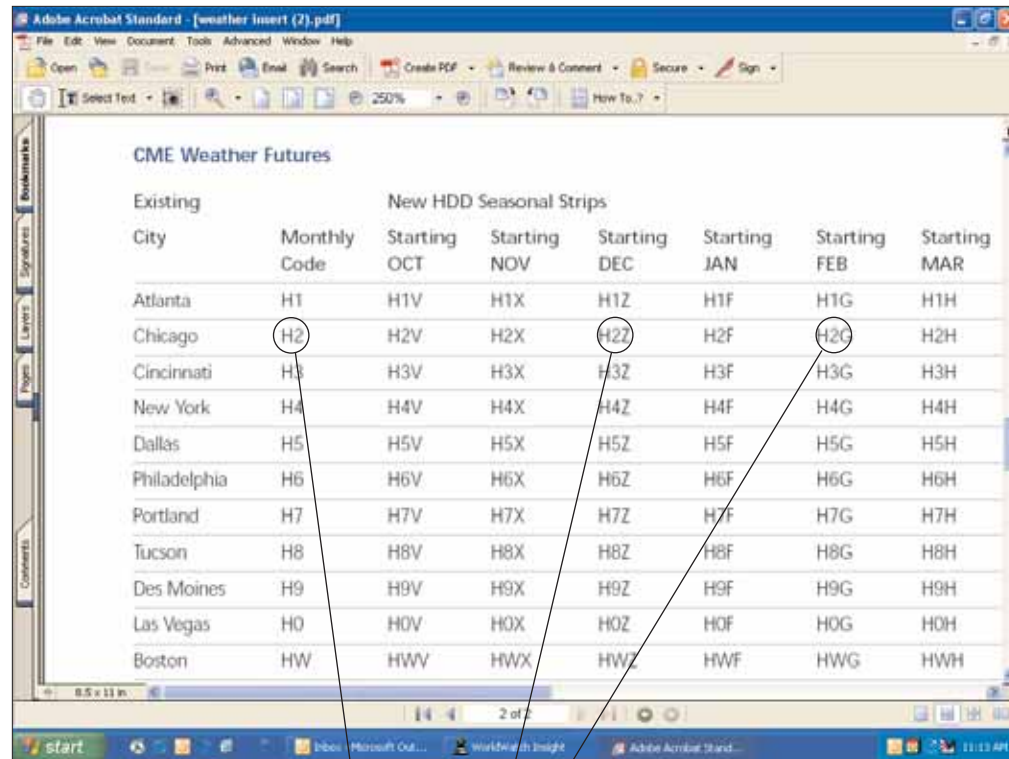

Creating CME Weather Codes

In order to simplify the use of CME Weather codes and explain how they are structured, the CME Weather team has included all the codes in a table (see reverse)

The example below illustrates how a seasonal strip trade is executed. All monthly codes remain the same for both futures and options on futures.

Creating Seasonal Trade Strip Codes

1. Start with the Monthly Code (e.g. H2).
2. To execute a three-month season strip* (e.g. H2+Z+G), select the beginning and ending months.
3. The code is finalized by ending with the trading year (e.g. H2ZG6 since 6 is used for 2006).